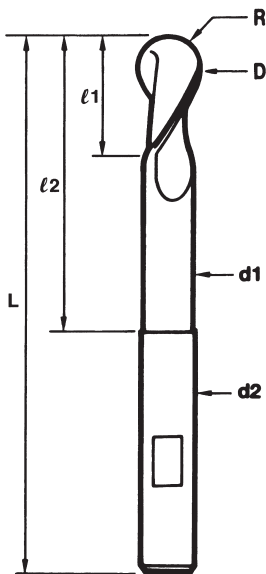

Code 527: 2 Flute HSS M42 (8%) Cob  
Code 537: 3 Flute HSS M42 (8%) Cob  
Code 547: 4 Flute HSS M42 (8%) Cob

D	L	l1	d2	2 Flute Price £	3 Flute Price £	4 Flute Price £
3	56	12	6	22.20	21.30	19.60
4	63	19	6	22.20	21.30	19.60
5	68	24	6	23.85	23.00	22.20
6	68	24	6	23.85	24.70	23.85
8	88	38	10	26.60	27.40	24.70
10	95	45	10	29.10	29.10	29.10
12	110	53	12	36.00	34.35	34.35
14	110	53	12	42.95	41.25	38.55
15	110	52	12	54.25	51.75	-
16	123	63	16	54.25	51.75	53.45
18	123	63	16	66.45	61.00	62.65
20	135	75	16	73.15	68.10	68.10

Ball Nose Slot Drills  
Long and Extra Long

Code 520: 2 flute HSS M35 (5%) Cob

D	L	l1	l2	d1	d2	R	Price £
1	49	2	5	0.95	6	0.5	40.45
1.5	49	3	7	1.45	6	0.75	38.55
2	52	4	10	1.93	6	1	36.45
2.5	55	5	12	2.43	6	1.3	34.55
3	57	6	15	2.93	6	1.5	34.55
4	70	8	20	3.9	6	2	36.45
5	80	10	25	4.9	8	2.5	42.50
6	90	12	30	5.9	8	3	44.60
7	100	14	35	6.9	10	3.5	56.35
8	100	16	40	7.9	10	4	53.45
9	100	18	45	8.9	10	4.5	58.45
10	100	20	50	9.9	10	5	55.55

Extra Long Series

Code 521: 2 flute HSS M35 (5%) Cob

D	L	l1	l2	d2	R	Price £
6	180	25	130	6	3.0	70.20
8	180	25	130	6	4.0	74.40
10	200	30	150	10	5.0	86.15
12	200	30	150	12	6.0	90.35
16	200	30	150	16	8.0	130.60