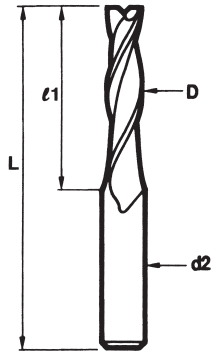

Code 527: 2 Flute HSS M42 (8%) Cob  
Code 537: 3 Flute HSS M42 (8%) Cob  
Code 547: 4 Flute HSS M42 (8%) Cob

D	L	l1	d2	2 Flute Price £	3 Flute Price £	4 Flute Price £
3	56	12	6	22.20	21.30	19.60
4	63	19	6	22.20	21.30	19.60
5	68	24	6	23.85	23.00	22.20
6	68	24	6	23.85	24.70	23.85
8	88	38	10	26.60	27.40	24.70
10	95	45	10	29.10	29.10	29.10
12	110	53	12	36.00	34.35	34.35
14	110	53	12	42.95	41.25	38.55
15	110	52	12	54.25	51.75	-
16	123	63	16	54.25	51.75	53.45
18	123	63	16	66.45	61.00	62.65
20	135	75	16	73.15	68.10	68.10

Ball Nose Slot Drills  
Long and Extra Long

Code 520: 2 flute HSS M35 (5%) Cob

D	L	l1	l2	d1	d2	R	Price £
1	49	2	5	0.95	6	0.5	40.45
1.5	49	3	7	1.45	6	0.75	38.55
2	52	4	10	1.93	6	1	36.45
2.5	55	5	12	2.43	6	1.3	34.55
3	57	6	15	2.93	6	1.5	34.55
4	70	8	20	3.9	6	2	36.45
5	80	10	25	4.9	8	2.5	42.50
6	90	12	30	5.9	8	3	44.60
7	100	14	35	6.9	10	3.5	56.35
8	100	16	40	7.9	10	4	53.45
9	100	18	45	8.9	10	4.5	58.45
10	100	20	50	9.9	10	5	55.55

Extra Long Series

Code 521: 2 flute HSS M35 (5%) Cob

D	L	l1	l2	d2	R	Price £
6	180	25	130	6	3.0	70.20
8	180	25	130	6	4.0	74.40
10	200	30	150	10	5.0	86.15
12	200	30	150	12	6.0	90.35
16	200	30	150	16	8.0	130.60